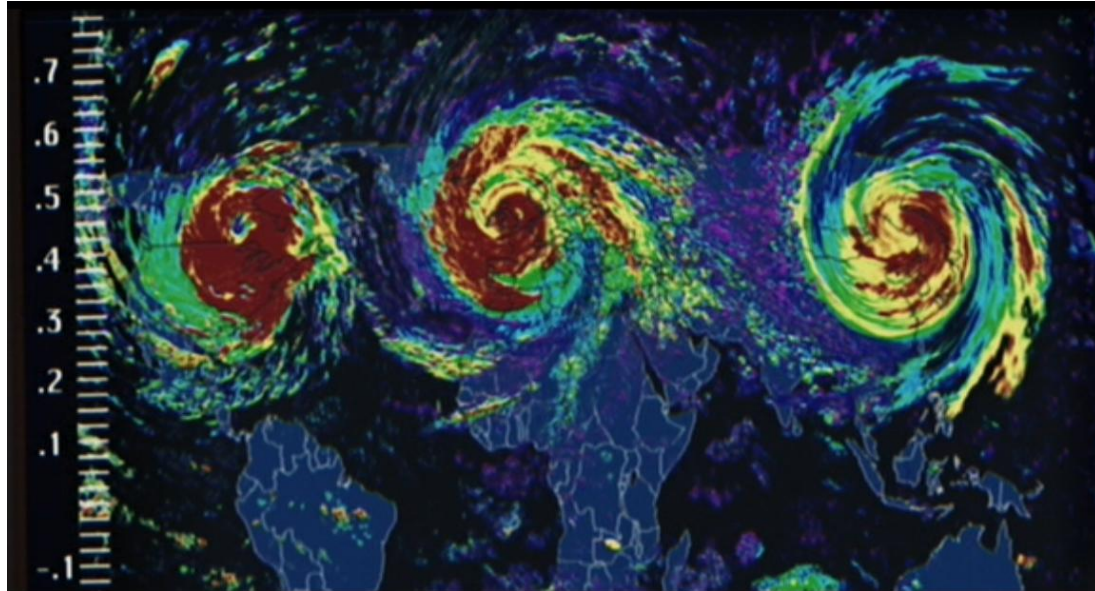

WeldonLIVE

Seeking Shelter From the Storm

The proverbial 'Perfect Storm' is spreading across all Continents !!!

The storm is already over Canada and headed for the US ...

... it is hitting Sweden, and pushing into Germany and reaching as south as Italy ...

... and now even China is feeling the impact !!!

A GEO-MACRO STORM for the AGES is brewing ... prepare to take shelter !!!

WeldonLIVE

WeldonLIVE Global-Macro Special Focus

Seeking Shelter From the Storm

Global Stag Party - Part I – The Importer (United States)